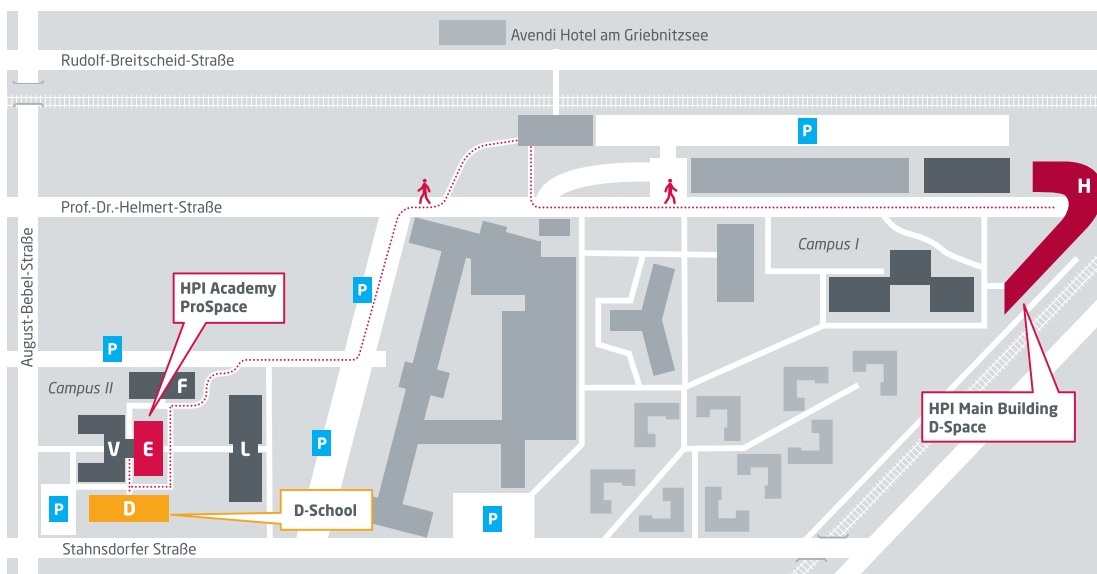

Welcome to the HPI Academy

*Hello there - we're happy to welcome you to the HPI Academy.
Below you will find some helpful organizational information.*

The Hasso Plattner Institute is situated on the Griebnitzsee campus of the University of Potsdam. The facilities of the HPI Academy are located at the west end of the campus on August-Bebel-Straße 88. Please notice that the workshop room D.Space is located in the HPI main building (building H) on campus I.

Please find your workshop rooms here:

ProSpace — Building E, Campus II, August-Bebel-Str. 88

D-School — Building D, Campus II, August-Bebel-Str. 88

D-Space — HPI Main Building, H, Campus I, Prof.-Dr.-Helmert-Str. 2-3

To find the way from Griebnitzsee S-Bahn station, please follow the red dotted line on the map.

TAXI

Taxi rides from Airport BER depending on traffic conditions approx. 45 - 60 min, 40 - 50 €

- From S + U Berlin Hauptbahnhof (Central Station) S 7 or RB 21 / 22 to S Griebnitzsee, approx. 30 Min
- From Potsdam Hauptbahnhof (Central Station) S 7 or RB 21 / 22 to S Griebnitzsee, approx. 6 Min

Please wear comfortable clothes and shoes. Take into account that parts of the workshop may take place outside.

During the workshop we provide fresh regional products to eat and enjoy. Please let us know if you have any dietary restrictions (a vegetarian meal is always on hand). Beverages will also be provided.

A WiFi network is available during the workshop. The password will be displayed in the room.

The HPI is located in the immediate vicinity of Potsdam's large historical parks and castles, which are part of the UNESCO World Cultural Heritage.

HPI Academy GmbH

August-Bebel-Straße 88
14882 Potsdam

info(at)hpi-academy.de
Phone: +49 (0)331 5509-553

www.hpi-academy.de

Join us!