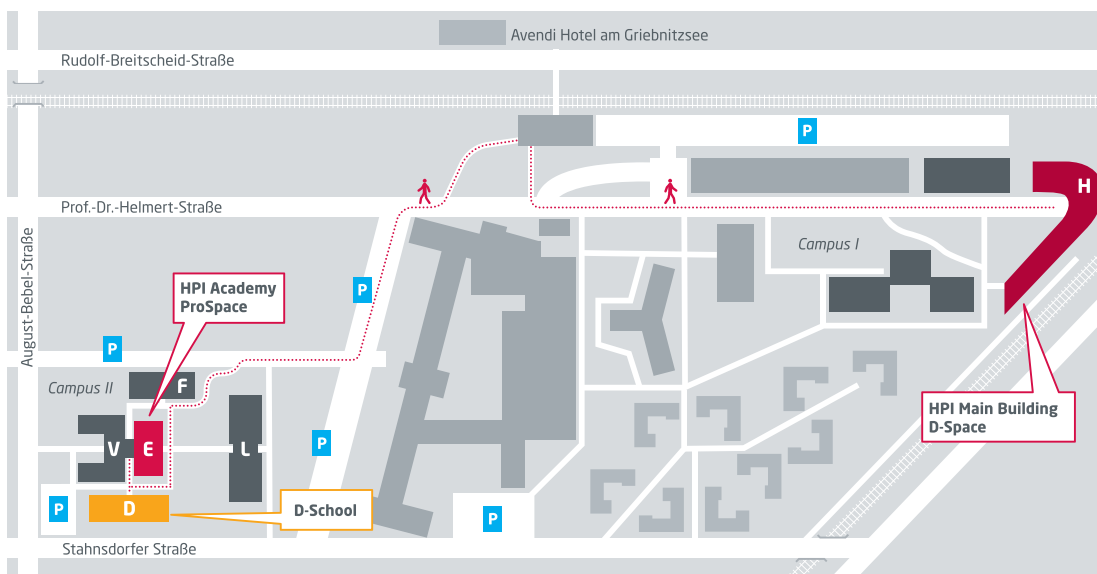

Welcome to the HPI Academy

*Hello there - we're happy to welcome you to the HPI Academy.
Below you will find some helpful organizational information.*

The Hasso Plattner Institute is situated on the Griebnitzsee campus of the University of Potsdam. The facilities of the HPI Academy are located at the west end of the campus on August-Bebel-Straße 88. Please notice that the workshop room D.Space is located in the HPI main building (building H) on campus I.

Please find your workshop rooms here:

ProSpace — Building E, Campus II, August-Bebel-Str. 88

D-School — Building D, Campus II, August-Bebel-Str. 88

D-Space — HPI Main Building, H, Campus I, Prof.-Dr.-Helmert-Str. 2-3

To find the way from Griebnitzsee S-Bahn station, please follow the red dotted line on the map.

TAXI

Taxi rides from Airport BER depending on traffic conditions approx. 45 - 60 min, 40 - 50 €

- From S + U Berlin Hauptbahnhof (Central Station) S 7 or RB 21 / 22 to S Griebnitzsee, approx. 30 Min
- From Potsdam Hauptbahnhof (Central Station) S 7 or RB 21 / 22 to S Griebnitzsee, approx. 6 Min

Please wear comfortable clothes and shoes. Take into account that parts of the workshop may take place outside.

During the workshop we provide fresh regional products to eat and enjoy. Please let us know if you have any dietary restrictions (a vegetarian meal is always on hand). Beverages will also be provided.

A WiFi network is available during the workshop. The password will be displayed in the room.

The HPI is located in the immediate vicinity of Potsdam's large historical parks and castles, which are part of the UNESCO World Cultural Heritage.

HPI Academy GmbH

August-Bebel-Straße 88
14882 Potsdam

info(at)hpi-academy.de
Phone: +49 (0)331.5509-553

www.hpi-academy.de

Join us!